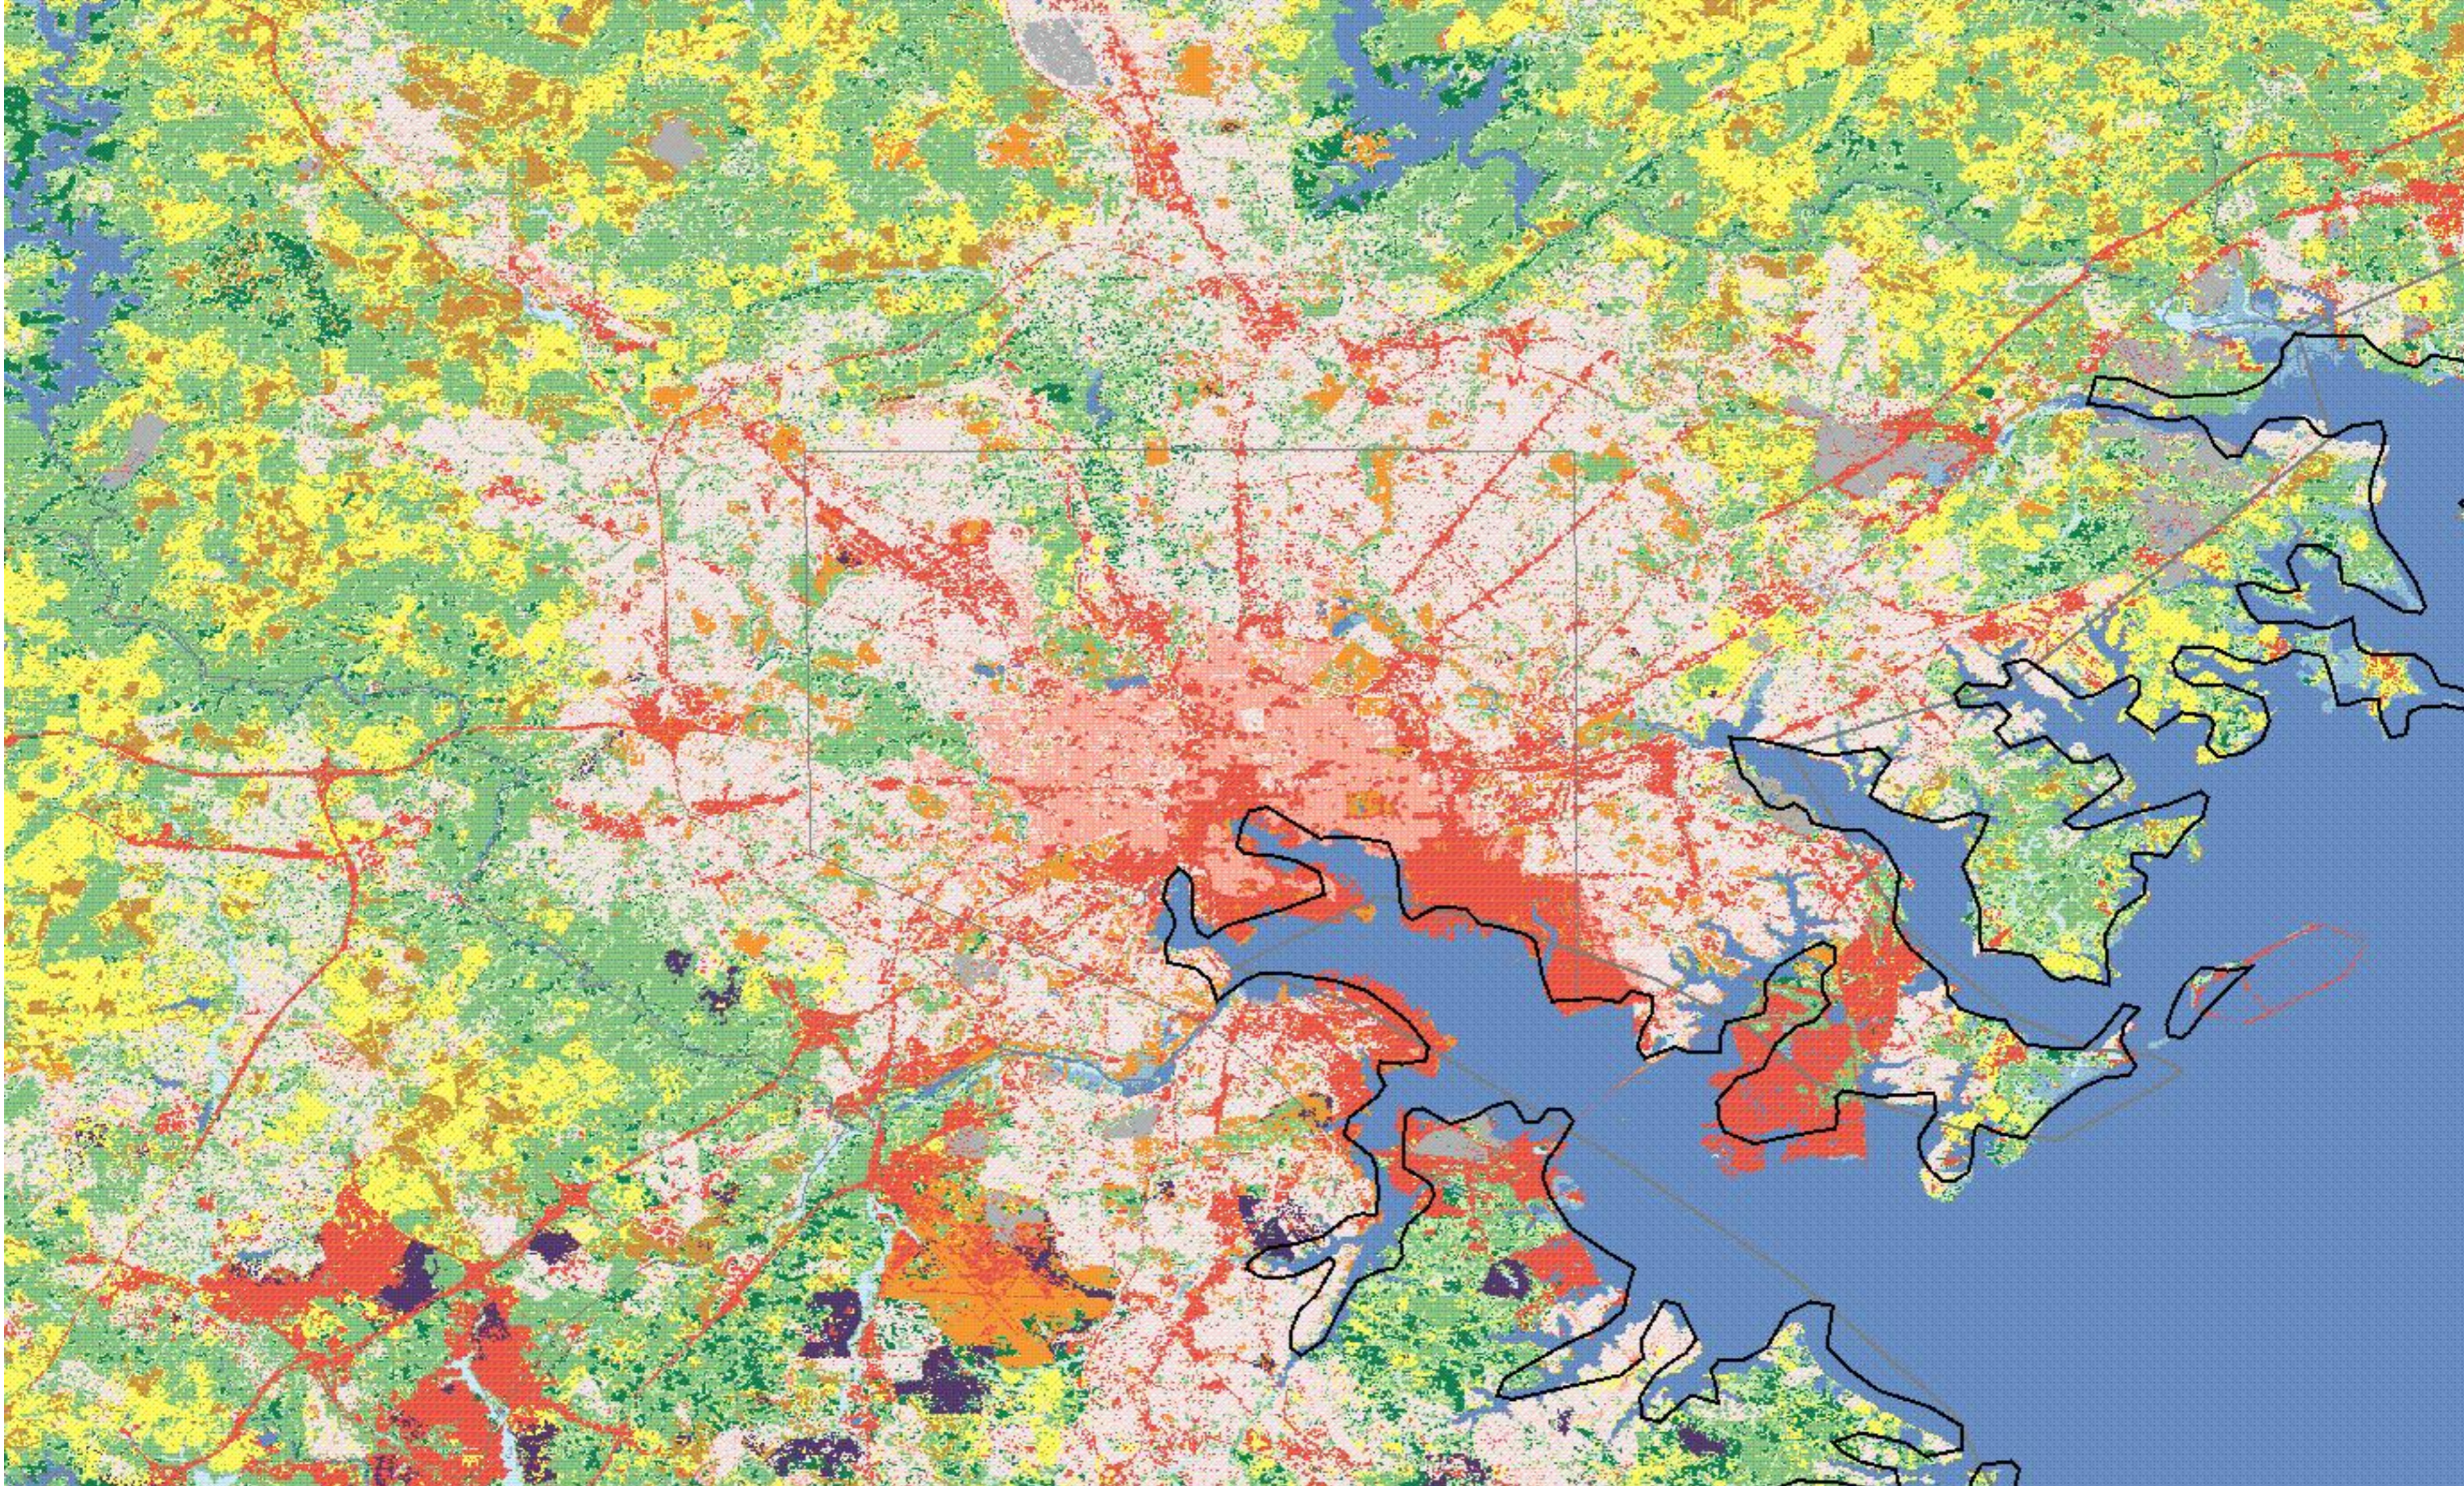

science for a changing world

# Baltimore City Land Cover

U.S. Department of the Interior || Not accurate for measurement purposes. || Visit us at <http://gisdata.usgs.net>

U.S. Geological Survey || Images are derived from *The National Map* Seamless Server